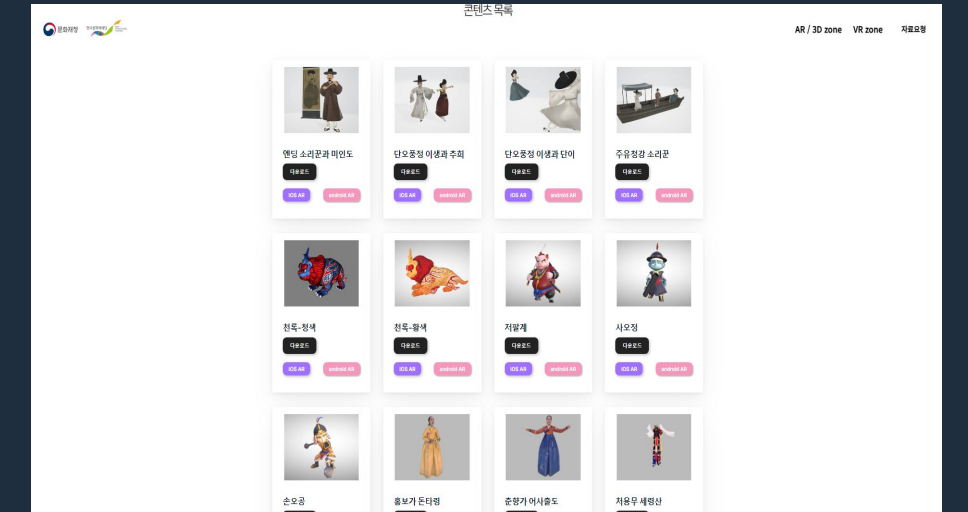

▲ CLICK ▲

2021
Hyundai Motor Group, Hyundai E&C

**Boryeong Undersea Tunnel
X HYUNDAI N PR Film**

Works

Works

▲ CLICK ▲

2023
Web XR Exhibition
Korea Cultural Heritage Foundation

Immersive Exhibition
Tradition Culture Web Exhibition