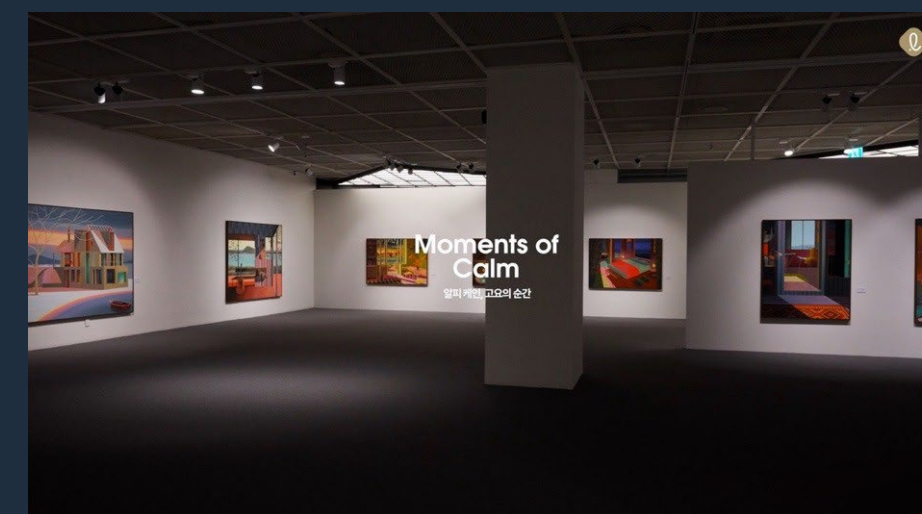

2022
Hyundai Motor Group

Goal of the Century Film

Works

Works

▲ CLICK ▲

2022
Lotte Gallery

Alfie Caine : Moments of Calm
Sketch Film

Works