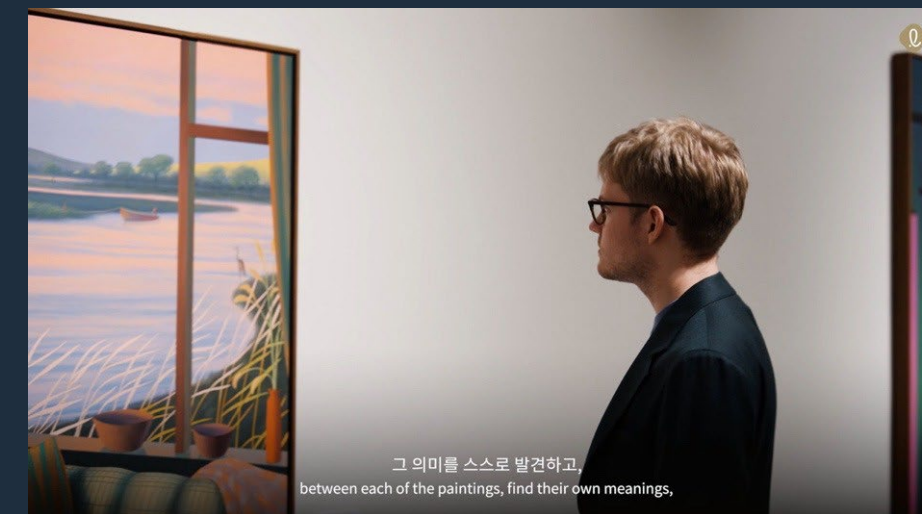

2022
Hyundai Motor Group

Goal of the Century Film

Works

Works

▲ CLICK ▲

2022
Lotte Gallery

Alfie Caine : Moments of Calm
Sketch Film

Works